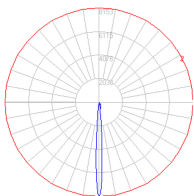

Dimensions

Packaging

1 Box

1 x 11-11/16" x 9-15/16" x 8-3/4" / 3.97 lbs - 29.5 cm x 25 cm x 22 cm / 1.8 kg

Light distribution

Direct

Luminaire weight

2.98 lbs / 1.35 kg

Warranty

5 year limited warranty, Upon registration. Click here to register your purchase.

Red = Max Cd. Through Vertical plane

Blue = Max Cd. Through Horizontal plane