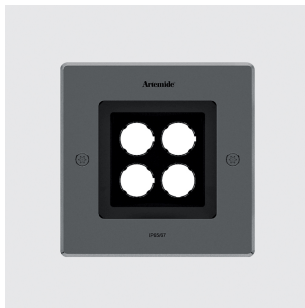

Ego 150 downlight square 5° 3000K Stainless Steel

SPECIFICATIONS

T4064NSPW08

Design By

Ernesto Gismondi

Collection

Outdoor

Specifications

Delivered lumens	189lm
Light output ratio	25.2lm/W
Power consumption	8W
Led type	7W ARRAY
CCT (Correlated Color Temperature)	3000K
CRI (Color Rendering Index)	>80
Life expectancy	50000Hrs
Control type	On/Off
Input Voltage	120V
Driver	TCI - 1 x DC-12W-350MA-BMU
BUG Rating	B0-U0-G0

Colors & Finishes

Stainless Steel

Materials

- Body in aluminum
- Frame in stainless steel
- Black silkscreened tempered glass
- Swing arms to fasten to ceiling in steel

Features & Accessories

- Fastened to ceiling by swing arms
- Adjustable range: tilt +/-15°
- Integrated electronic driver
- Circuit operation assured in case of damage to one or several LEDs
- Standard non dimmable
- For dimming options, please consult with your Artemide Sales Representative

Dimensions

Packaging

1 Box

1 x 11-11/16" x 9-15/16" x 8-3/4" / 3.97 lbs - 29.5 cm x 25 cm x 22 cm / 1.8 kg

Light distribution

Direct

Luminaire weight

2.98 lbs / 1.35 kg