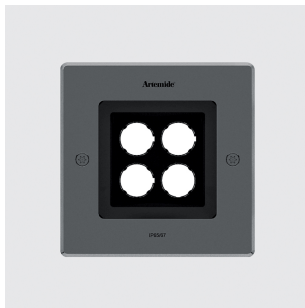

Ego 150 downlight square 38° 4000K Stainless Steel

SPECIFICATIONS

T4064WFLN08

Design By

Ernesto Gismondi

Collection

Outdoor

Specifications

Delivered lumens	284lm
Light output ratio	37.87lm/W
Power consumption	8W
Led type	7W ARRAY
CCT (Correlated Color Temperature)	4000K
CRI (Color Rendering Index)	>80
Life expectancy	50000Hrs
Control type	On/Off
Input Voltage	120V
Driver	TCI - 1 x DC-12W-350MA-BMU
BUG Rating	B1-U0-G0

Colors & Finishes

Stainless Steel

Materials

- Body in aluminum
- Frame in stainless steel
- Black silkscreened tempered glass
- Swing arms to fasten to ceiling in steel

Features & Accessories

- Fastened to ceiling by swing arms
- Adjustable range: tilt +/-15°
- Integrated electronic driver
- Circuit operation assured in case of damage to one or several LEDs
- Standard non dimmable
- For dimming options, please consult with your Artemide Sales Representative

Dimensions

Packaging

1 Box

1 x 11-11/16" x 9-15/16" x 8-3/4" / 3.97 lbs - 29.5 cm x 25 cm x 22 cm / 1.8 kg

Light distribution

Direct

Luminaire weight

2.98 lbs / 1.35 kg