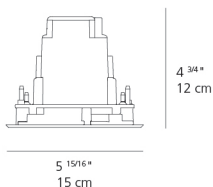

Dimensions

Packaging

1 Box

1 x 11-11/16" x 9-15/16" x 8-3/4" / 3.97 lbs - 29.5 cm x 25 cm x 22 cm / 1.8 kg

Light distribution

Direct

Luminaire weight

2.98 lbs / 1.35 kg