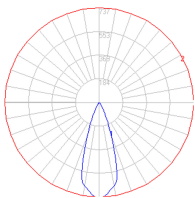

Dimensions

Packaging

1 Box

1 x 11-11/16" x 9-15/16" x 8-3/4" / 3.97 lbs - 29.5 cm x 25 cm x 22 cm / 1.8 kg

Light distribution

Direct

Luminaire weight

2.98 lbs / 1.35 kg