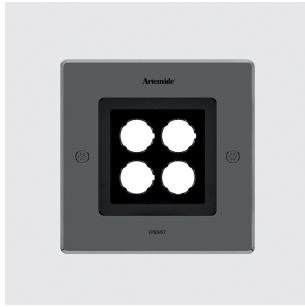

Ego 150 downlight square 38° 3000K Stainless Steel

SPECIFICATIONS

T4064WFLW08

Design By

Ernesto Gismondi

Collection

Outdoor

Specifications

Delivered lumens	284lm
Light output ratio	37.87lm/W
Power consumption	8W
Led type	7W ARRAY
CCT (Correlated Color Temperature)	3000K
CRI (Color Rendering Index)	>80
Life expectancy	50000Hrs
Control type	On/Off
Input Voltage	120V
Driver	TCI - 1 x DC-12W-350MA-BMU
BUG Rating	B1-U0-G0

Colors & Finishes

Stainless Steel

Materials

- Body in aluminum
- Frame in stainless steel
- Black silkscreened tempered glass
- Swing arms to fasten to ceiling in steel

Features & Accessories

- Fastened to ceiling by swing arms
- Adjustable range: tilt +/-15°
- Integrated electronic driver
- Circuit operation assured in case of damage to one or several LEDs
- Standard non dimmable
- For dimming options, please consult with your Artemide Sales Representative

Dimensions

Packaging

1 Box

1 x 11-11/16" x 9-15/16" x 8-3/4" / 3.97 lbs - 29.5 cm x 25 cm x 22 cm / 1.8 kg

Light distribution

Direct

Luminaire weight

2.98 lbs / 1.35 kg