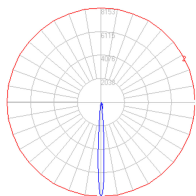

Dimensions

Packaging

1 Box

1 x 11-11/16" x 9-15/16" x 8-3/4" / 3.97 lbs - 29.5 cm x 25 cm x 22 cm / 1.8 kg

Light distribution

Direct

Red = Max Cd. Through Vertical plane

Blue = Max Cd. Through Horizontal plane