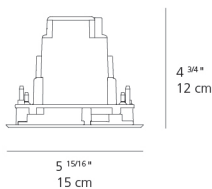

Dimensions

Packaging

1 Box

1 x 11-11/16" x 9-15/16" x 8-3/4" / 3.97 lbs - 29.5 cm x 25 cm x 22 cm / 1.8 kg

Light distribution

Direct

Red = Max Cd. Through Vertical plane

Blue = Max Cd. Through Horizontal plane