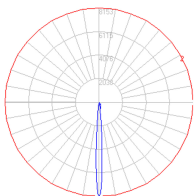

### Dimensions

### Light distribution

Direct

Red = Max Cd. Through Vertical plane

Blue = Max Cd. Through Horizontal plane