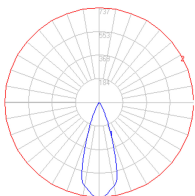

Dimensions

Packaging

1 Box

1 x 11-11/16" x 9-15/16" x 8-3/4" / 3.97 lbs - 29.5 cm x 25 cm x 22 cm / 1.8 kg

Light distribution

Direct

Luminaire weight

2.98 lbs / 1.35 kg

Warranty

5 year limited warranty, Upon registration. Click here to register your purchase.

Red = Max Cd. Through Vertical plane

Blue = Max Cd. Through Horizontal plane