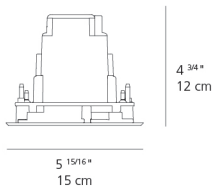

Dimensions

Packaging

1 Box

1 x 11-11/16" x 9-15/16" x 8-3/4" / 3.97 lbs - 29.5 cm x 25 cm x 22 cm / 1.8 kg

Light distribution

Direct

Red = Max Cd. Through Vertical plane

Blue = Max Cd. Through Horizontal plane