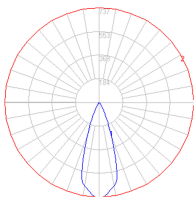

Dimensions

Packaging

1 Box

1 x 11-11/16" x 9-15/16" x 8-3/4" / 3.97 lbs - 29.5 cm x 25 cm x 22 cm / 1.8 kg

Light distribution

Direct

Red = Max Cd. Through Vertical plane

Blue = Max Cd. Through Horizontal plane