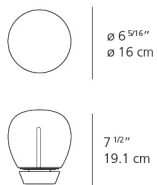

### Specifications

Delivered lumens	530lm
Light output ratio	48.18lm/W
Power consumption	11W
Led type	9.4W C.O.B.*
CCT (Correlated Color Temperature)	3000K
CRI (Color Rendering Index)	>80
Life expectancy	50000Hrs
Control type	DIMMABLE (On Cord)
Input Voltage	120-240V
Driver	Plug-In

### Dimensions

### Packaging

1 Box

1 x 9-5/16" x 9-5/16" x 14-1/4" / 5.18 lbs - 23.5 cm x 23.5 cm x 36 cm / 2.35 kg