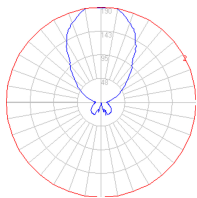

Luminaire weight

3.31 lbs / 1.5 kg

Warranty

5 year limited warranty,
Upon registration. Click here
to register your purchase.

Red = Max Cd. Through Vertical plane
Blue = Max Cd. Through Horizontal plane