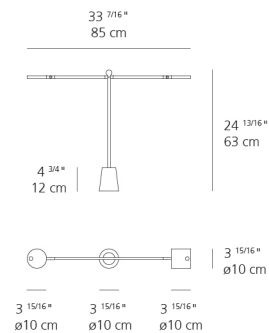

Dimensions

Packaging

1 Box

1 x 37-11/16" x 8-3/8" x 37-1/2" / 9.99 lbs - 95.5 cm x 21 cm x 26.5 cm / 4.53 kg

Light distribution

Direct

Luminaire weight

7.56 lbs / 3.43 kg