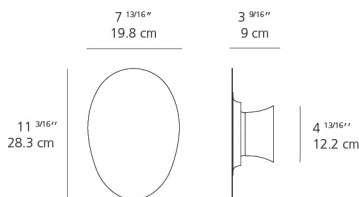

Dimensions

Packaging

2 Boxes

1 x 13-1/16" x 13-1/16" x 3-1/16" / 2.01 lbs - 33.02 cm x 33.02 cm x 7.62 cm / .91 kg

1 x 8-1/16" x 8-1/16" x 8-1/16" / 1.01 lbs - 20.32 cm x 20.32 cm x 20.32 cm / .46 kg

Light distribution