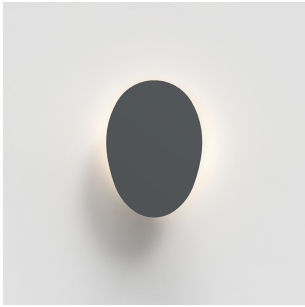

Facce alpha raised wall/ceiling 2-wire dimming

SPECIFICATIONS

RDFAK01L93001AN

Design By

Sung Jang & Martin Thaler

Collection

Design

Specifications

Delivered lumens	153lm
Light output ratio	19.65lm/W
Power consumption	8W
Led type	7W Array*
CCT (Correlated Color Temperature)	3000K
CRI (Color Rendering Index)	>90
Life expectancy	50000Hrs
Control type	Dimmable 2-Wire**
Input Voltage	120V
Driver	N/A

Colors & Finishes

Anthracite grey

Materials

- Wall support in steel with aluminum cover
- Face-shaped cover in painted steel

**Reverse phase

Features & Accessories

- Shapes can be easily replaced and rotated
- Offered in two depths to allow overlapping pattern
- Lighting module incorporated with wall support
- Suitable for damp locations