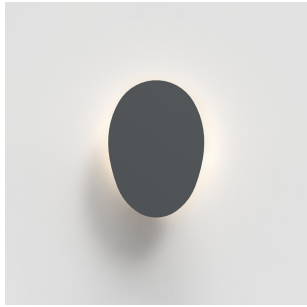

Facce alpha raised wall/ceiling 2-wire dimming

SPECIFICATIONS

RDFAK01L93501AN

Design By

Sung Jang & Martin Thaler

Collection

Design

Specifications

Delivered lumens	153lm
Light output ratio	19.65lm/W
Power consumption	8W
Led type	7W Array*
CCT (Correlated Color Temperature)	3500K
CRI (Color Rendering Index)	>90
Life expectancy	50000Hrs
Control type	Dimmable 2-Wire**
Input Voltage	120V
Driver	N/A

Colors & Finishes

Anthracite grey

Materials

- Wall support in steel with aluminum cover
- Face-shaped cover in painted steel

**Reverse phase

Features & Accessories

- Shapes can be easily replaced and rotated
- Offered in two depths to allow overlapping pattern
- Lighting module incorporated with wall support
- Suitable for damp locations