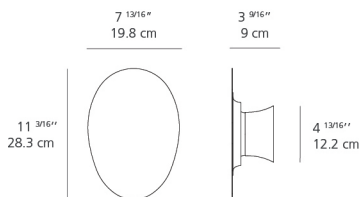

Colors & Finishes

White

**Reverse phase

Materials

- Wall support in steel with aluminum cover
- Face-shaped cover in painted steel

Features & Accessories

- Shapes can be easily replaced and rotated
- Offered in two depths to allow overlapping pattern
- Lighting module incorporated with wall support
- Suitable for damp locations

Dimensions

Packaging

2 Boxes

1 x 13-1/16" x 13-1/16" x 3-1/16" / 2.01 lbs - 33.02 cm x 33.02 cm x 7.62 cm / .91 kg

1 x 8-1/16" x 8-1/16" x 8-1/16" / 1.01 lbs - 20.32 cm x 20.32 cm x 20.32 cm / .46 kg

Light distribution