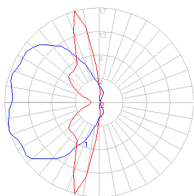

Luminaire weight

2.4 lbs / 1.09 kg