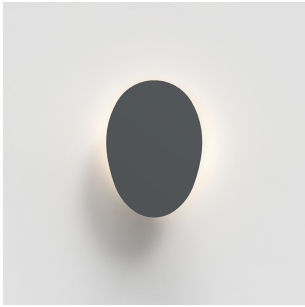

Facce alpha shallow wall/ceiling 2-wire dimming

SPECIFICATIONS

RDFAK01S93001AN

Design By
Sung Jang & Martin Thaler

Collection
Design

Delivered lumens	153lm
Light output ratio	19.65lm/W
Power consumption	8W
Led type	7W Array*
CCT (Correlated Color Temperature)	3000K
CRI (Color Rendering Index)	>90
Life expectancy	50000Hrs
Control type	Dimmable 2-Wire**
Input Voltage	120V
Driver	N/A

Colors & Finishes

■ Anthracite grey

Materials

- Wall support in steel with aluminum cover
- Face-shaped cover in painted steel

**Reverse phase

Features & Accessories

- Shapes can be easily replaced and rotated
- Offered in two depths to allow overlapping pattern
- Lighting module incorporated with wall support
- Suitable for damp locations