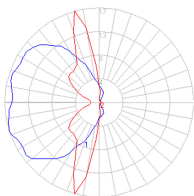

Colors & Finishes

■ Anthracite grey

Materials

- Wall support in steel with aluminum cover
- Face-shaped cover in painted steel

**Reverse phase

Features & Accessories

- Shapes can be easily replaced and rotated
- Offered in two depths to allow overlapping pattern
- Lighting module incorporated with wall support
- Suitable for damp locations

Dimensions

Packaging

2 Boxes

1 x 13-1/16" x 13-1/16" x 3-1/16" / 2.01 lbs - 33.02 cm x 33.02 cm x 7.62 cm / .91 kg

1 x 8-1/16" x 8-1/16" x 8-1/16" / 1.01 lbs - 20.32 cm x 20.32 cm x 20.32 cm / .46 kg

Light distribution

Diffused

Luminaire weight

2.4 lbs / 1.09 kg

Red = Max Cd. Through Vertical plane

Blue = Max Cd. Through Horizontal plane

Warranty

5 year limited warranty,
Upon registration. Click here
to register your purchase.