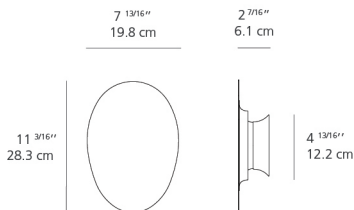

Dimensions

Packaging

2 Boxes

1 x 13-1/16" x 13-1/16" x 3-1/16" / 2.01 lbs - 33.02 cm x 33.02 cm x 7.62 cm / .91 kg

1 x 8-1/16" x 8-1/16" x 8-1/16" / 1.01 lbs - 20.32 cm x 20.32 cm x 20.32 cm / .46 kg

Light distribution

Diffused

Luminaire weight

2.4 lbs / 1.09 kg

Red = Max Cd. Through Vertical plane

Blue = Max Cd. Through Horizontal plane

Warranty

5 year limited warranty,
Upon registration. Click here
to register your purchase.