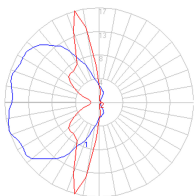

Luminaire weight

2.4 lbs / 1.09 kg

Red = Max Cd. Through Vertical plane

Blue = Max Cd. Through Horizontal plane

Warranty

5 year limited warranty,
Upon registration. Click here
to register your purchase.

last updated: 2019-03-28

We reserve the right to change specifications of our products.
For the latest product information please visit www.artemide.net