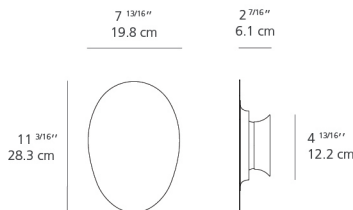

Dimensions

Packaging

2 Boxes

1 x 13-1/16" x 13-1/16" x 3-1/16" / 2.01 lbs - 33.02 cm x 33.02 cm x 7.62 cm / .91 kg

1 x 8-1/16" x 8-1/16" x 8-1/16" / 1.01 lbs - 20.32 cm x 20.32 cm x 20.32 cm / .46 kg

Light distribution