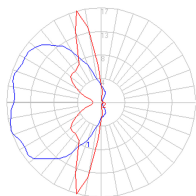

Luminaire weight

2.4 lbs / 1.09 kg

Red = Max Cd. Through Vertical plane

Blue = Max Cd. Through Horizontal plane

Warranty

5 year limited warranty, Upon registration. Click here to register your purchase.

last updated: 2019-03-28

We reserve the right to change specifications of our products. For the latest product information please visit www.artemide.net