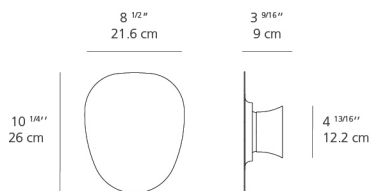

Colors & Finishes

White

**Reverse phase

Materials

- Wall support in steel with aluminum cover
- Face-shaped cover in painted steel

Features & Accessories

- Shapes can be easily replaced and rotated
- Offered in two depths to allow overlapping pattern
- Lighting module incorporated with wall support
- Suitable for damp locations

Dimensions

Packaging

2 Boxes

1 x 13-1/16" x 13-1/16" x 3-1/16" / 2.01 lbs - 33.02 cm x 33.02 cm x 7.62 cm / .91 kg

1 x 8-1/16" x 8-1/16" x 8-1/16" / 1.01 lbs - 20.32 cm x 20.32 cm x 20.32 cm / .46 kg

Light distribution