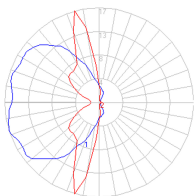

Facce prism raised wall/ceiling 2-wire dimming White

SPECIFICATIONS

RDFAK02L93501W

Design By
Sung Jang & Martin Thaler

Collection

Design

Specifications

Delivered lumens	153lm
Light output ratio	19.65lm/W
Power consumption	8W
Led type	7W Array*
CCT (Correlated Color Temperature)	3500K
CRI (Color Rendering Index)	>90
Life expectancy	50000Hrs
Control type	Dimmable 2-Wire
Input Voltage	120V
Driver	N/A

Dimensions

Packaging

2 Boxes

1 x 13-1/16" x 13-1/16" x 3-1/16" / 2.01 lbs - 33.02 cm x 33.02 cm x 7.62 cm / .91 kg

1 x 8-1/16" x 8-1/16" x 8-1/16" / 1.01 lbs - 20.32 cm x 20.32 cm x 20.32 cm / .46 kg

Light distribution

Diffused

Luminaire weight

2.4 lbs / 1.09 kg

Red = Max Cd. Through Vertical plane

Blue = Max Cd. Through Horizontal plane

Warranty

5 year limited warranty,
Upon registration. Click here
to register your purchase.