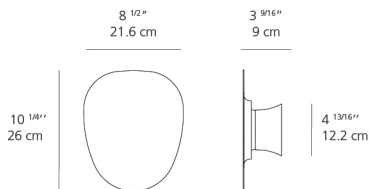

Facce prism raised wall/ceiling 2-wire dimming White

SPECIFICATIONS

RDFAK02L93501W

Design By
Sung Jang & Martin Thaler

Collection

Design

Specifications

Delivered lumens	153lm
Light output ratio	19.65lm/W
Power consumption	8W
Led type	7W Array*
CCT (Correlated Color Temperature)	3500K
CRI (Color Rendering Index)	>90
Life expectancy	50000Hrs
Control type	Dimmable 2-Wire
Input Voltage	120V
Driver	N/A

Dimensions

Packaging

2 Boxes

1 x 13-1/16" x 13-1/16" x 3-1/16" / 2.01 lbs - 33.02 cm x 33.02 cm x 7.62 cm / .91 kg

1 x 8-1/16" x 8-1/16" x 8-1/16" / 1.01 lbs - 20.32 cm x 20.32 cm x 20.32 cm / .46 kg

Light distribution

Diffused

Luminaire weight

2.4 lbs / 1.09 kg

Red = Max Cd. Through Vertical plane

Blue = Max Cd. Through Horizontal plane

Warranty

5 year limited warranty,
Upon registration. Click here
to register your purchase.