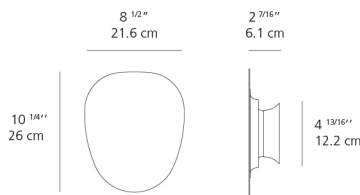

Colors & Finishes

White

**Reverse phase

Materials

- Wall support in steel with aluminum cover
- Face-shaped cover in painted steel

Features & Accessories

- Shapes can be easily replaced and rotated
- Offered in two depths to allow overlapping pattern
- Lighting module incorporated with wall support
- Suitable for damp locations

Dimensions

Packaging

2 Boxes

1 x 13-1/16" x 13-1/16" x 3-1/16" / 2.01 lbs - 33.02 cm x 33.02 cm x 7.62 cm / .91 kg

1 x 8-1/16" x 8-1/16" x 8-1/16" / 1.01 lbs - 20.32 cm x 20.32 cm x 20.32 cm / .46 kg

Light distribution