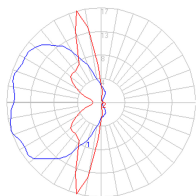

Luminaire weight

2.4 lbs / 1.09 kg