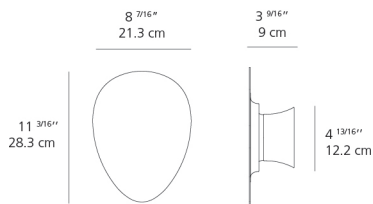

Facce tetra raised wall/ceiling 2-wire dimming White

SPECIFICATIONS

RDFAK03L93501W

Design By
Sung Jang & Martin Thaler

Collection
Design

Specifications	
Delivered lumens	153lm
Light output ratio	19.65lm/W
Power consumption	8W
Led type	7W Array*
CCT (Correlated Color Temperature)	3500K
CRI (Color Rendering Index)	>90
Life expectancy	50000Hrs
Control type	Dimmable 2-Wire**
Input Voltage	120V
Driver	N/A

Colors & Finishes

White

Materials

- Wall support in steel with aluminum cover
- Face-shaped cover in painted steel

**Reverse phase

Features & Accessories

- Shapes can be easily replaced and rotated
- Offered in two depths to allow overlapping pattern
- Lighting module incorporated with wall support
- Suitable for damp locations

Dimensions

Packaging

2 Boxes

1 x 13-1/16" x 13-1/16" x 3-1/16" / 2.01 lbs - 33.02 cm x 33.02 cm x 7.62 cm / .91 kg

1 x 8-1/16" x 8-1/16" x 8-1/16" / 1.01 lbs - 20.32 cm x 20.32 cm x 20.32 cm / .46 kg

Light distribution