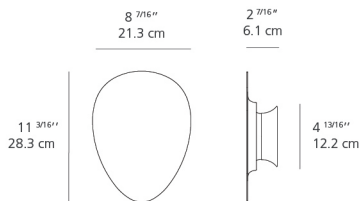

Dimensions

Packaging

2 Boxes

1 x 13-1/16" x 13-1/16" x 3-1/16" / 2.01 lbs - 33.02 cm x 33.02 cm x 7.62 cm / .91 kg

1 x 8-1/16" x 8-1/16" x 8-1/16" / 1.01 lbs - 20.32 cm x 20.32 cm x 20.32 cm / .46 kg

Light distribution