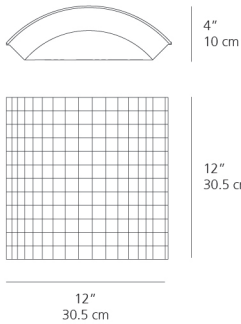

Features & Accessories

Dimensions

Packaging

1 Box

1 x 14-1/8" x 14-1/8" x 8" / 7.1 lbs - 35.6 cm x 35.6 cm x 20.3 cm / 3.22 kg

Light distribution

Diffused

Luminaire weight