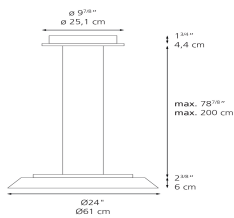

Dove grey

Specifications

Delivered lumens	2260lm
Light output ratio	75.3lm/W
Power consumption	30W
Led type	4X25.2W Array*
CCT (Correlated Color Temperature)	3000K
CRI (Color Rendering Index)	>90
Life expectancy	50000Hrs
Control type	Dimmable 2-Wire / Dimmable 0-10V
Input Voltage	120-277V
Driver	EFORE - 1 x RCL030-0700B

Dimensions

Packaging

1 Box

1 x 27-5/8" x 27-5/8" x 10-5/16" / 18.21 lbs - 70 cm x 70 cm x 26 cm / 8.26 kg

Light distribution

Direct

Luminaire weight

12.08 lbs / 5.48 kg