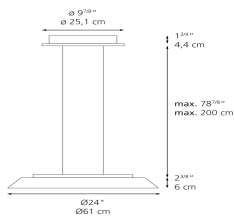

Dimensions

Packaging

1 Box

1 x 27-5/8" x 27-5/8" x 10-5/16" / 18.21 lbs - 70 cm x 70 cm x 26 cm / 8.26 kg

Light distribution

Direct

Luminaire weight

12.08 lbs / 5.48 kg