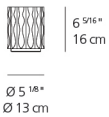

Dimensions

Packaging

1 Box

1 x 10-3/4" x 10-3/4" x 11-11/16" / 5.51 lbs - 27 cm x 27 cm x 29.5 cm / 2.5 kg

Light distribution

Indirect

Luminaire weight

4.3 lbs / 1.95 kg