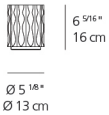

Dimensions

Packaging

1 Box

1 x 10-3/4" x 10-3/4" x 11-11/16" / 5.51 lbs - 27 cm x 27 cm x 29.5 cm / 2.5 kg

Light distribution

Indirect

Luminaire weight

4.3 lbs / 1.95 kg