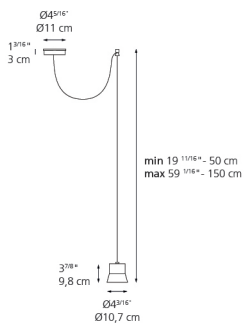

Packaging

1 Box

1 x 7-15/16" x 7-15/16" x 7-15/16" / 2.65 lbs - 20 cm x 20 cm x 20 cm / 1.2 kg

Light distribution

Direct

Luminaire weight

1.76 lbs / .8 kg

Warranty

5 year limited warranty,
Upon registration. Click here
to register your purchase.