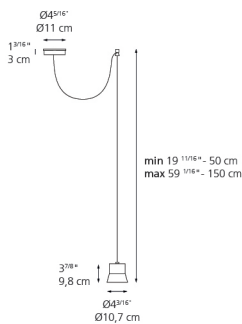

Packaging

1 Box

1 x 7-15/16" x 7-15/16" x 7-15/16" / 2.65 lbs - 20 cm x 20 cm x 20 cm / 1.2 kg

Light distribution

Direct

Luminaire weight

1.76 lbs / .8 kg

Warranty

5 year limited warranty,
Upon registration. Click here
to register your purchase.