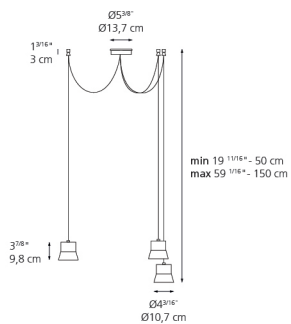

Packaging

1 Box

1 x 20-9/16" x 9-9/16" x 7-3/16" / 8.38 lbs - 52 cm x 24 cm x 18 cm / 3.8 kg

Light distribution

Direct

Luminaire weight

6.61 lbs / 3 kg

Warranty

5 year limited warranty,
Upon registration. Click here
to register your purchase.