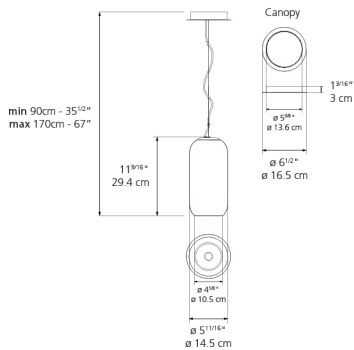

Gople Mini Suspension White

1406028A

SPECIFICATIONS

Design By

BJARKE INGELS GROUP

Collection

Design

Specifications

Colors & Finishes

- Transparent (Diffuser)
- White (Gradient)

Materials

- Chrome metal canopy
- Diffuser in handblown glass

Features & Accessories

- Compatible with T10 LED Light Bulb
- Extended cable length

Dimensions

Packaging

1 Box

1 x 8-3/8" x 8-3/8" x 18-3/16" / 4.61 lbs - 21 cm x 21 cm x 46 cm / 2.09 kg

Light distribution

Direct

Luminaire weight

3.7 lbs / 1.68 kg