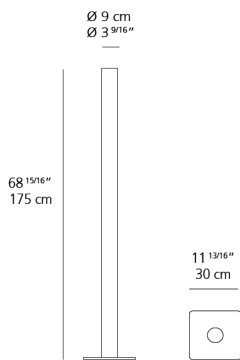

### Specifications

Delivered lumens	3564lm
Light output ratio	79.2lm/W
Power consumption	45W
Led type	38.9W C.O.B.*
CCT (Correlated Color Temperature)	3000K
CRI (Color Rendering Index)	>80
Life expectancy	50000Hrs
Control type	DIMMABLE (On Body)
Input Voltage	120V
Driver	TCl - 1 x DC-MAXIJOLLY-US-M

### Dimensions

### Packaging

2 Boxes

1 x 8-3/8" x 9-9/16" x 79-7/16" / 7.05 lbs - 21 cm x 24 cm x 201.5 cm / 3.2 kg

1 x 14-7/8" x 16" x 2-7/16" / 9.04 lbs - 37.5 cm x 40.5 cm x 6 cm / 4.1 kg

### Luminaire weight

11.47 lbs / 5.2 kg