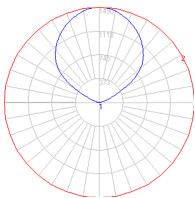

Luminaire weight

11.47 lbs / 5.2 kg