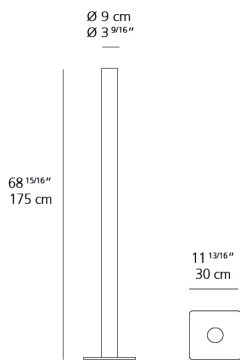

Delivered lumens	3564lm
Light output ratio	79.2lm/W
Power consumption	45W
Led type	38.9W C.O.B.*
CCT (Correlated Color Temperature)	3000K
CRI (Color Rendering Index)	>80
Life expectancy	50000Hrs
Control type	DIMMABLE (On Body)
Input Voltage	120V
Driver	TCl - 1 x DC-MAXIJOLLY-US-M

Colors & Finishes

White

Materials

- Base in painted steel
- Body in painted aluminum

Features & Accessories

Dimensions

Packaging

2 Boxes

1 x 8-3/8" x 9-9/16" x 79-7/16" / 7.05 lbs - 21 cm x 24 cm x 201.5 cm / 3.2 kg

1 x 14-7/8" x 16" x 2-7/16" / 9.04 lbs - 37.5 cm x 40.5 cm x 6 cm / 4.1 kg

Light distribution

Indirect

Luminaire weight

11.47 lbs / 5.2 kg

Red = Max Cd. Through Vertical plane

Blue = Max Cd. Through Horizontal plane

Warranty

5 year limited warranty, Upon registration. Click [here](#) to register your purchase.