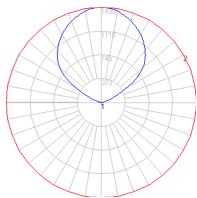

1 x 8-3/8" x 9-9/16" x 79-7/16" / 7.05 lbs - 21 cm x 24 cm x 201.5 cm / 3.2 kg

1 x 14-7/8" x 16" x 2-7/16" / 9.04 lbs - 37.5 cm x 40.5 cm x 6 cm / 4.1 kg

Light distribution

Indirect

Luminaire weight

11.47 lbs / 5.2 kg

Red = Max Cd. Through Vertical plane

Blue = Max Cd. Through Horizontal plane

Warranty

5 year limited warranty, Upon registration. Click [here](#) to register your purchase.