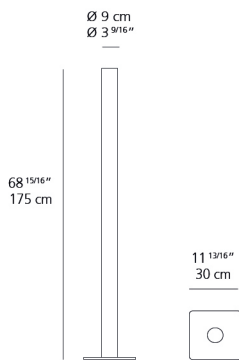

Delivered lumens	3564lm
Light output ratio	79.2lm/W
Power consumption	45W
Led type	38.9W C.O.B.*
CCT (Correlated Color Temperature)	3000K
CRI (Color Rendering Index)	>80
Life expectancy	50000Hrs
Control type	DIMMABLE (On Body)
Input Voltage	120V
Driver	TCl - 1 x DC-MAXIJOLLY-US-M

Colors & Finishes

Black

Materials

- Base in painted steel
- Body in painted aluminum

Features & Accessories

Dimensions

Packaging

2 Boxes

1 x 8-3/8" x 9-9/16" x 79-7/16" / 7.05 lbs - 21 cm x 24 cm x 201.5 cm / 3.2 kg

1 x 14-7/8" x 16" x 2-7/16" / 9.04 lbs - 37.5 cm x 40.5 cm x 6 cm / 4.1 kg

Light distribution

Indirect

Luminaire weight

11.47 lbs / 5.2 kg

Red = Max Cd. Through Vertical plane

Blue = Max Cd. Through Horizontal plane

Warranty

5 year limited warranty,
Upon registration. Click here
to register your purchase.