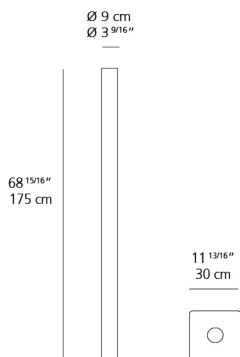

Delivered lumens	3564lm
Light output ratio	79.2lm/W
Power consumption	45W
Led type	38.9W C.O.B.*
CCT (Correlated Color Temperature)	3000K
CRI (Color Rendering Index)	>80
Life expectancy	50000Hrs
Control type	DIMMABLE (On Body)
Input Voltage	120V
Driver	TCl - 1 x DC-MAXIJOLLY-US-M

Colors & Finishes

 Yellow

Materials

- Base in painted steel
- Body in painted aluminum

Features & Accessories

Dimensions

Packaging

2 Boxes

1 x 8-3/8" x 9-9/16" x 79-7/16" / 7.05 lbs - 21 cm x 24 cm x 201.5 cm / 3.2 kg

1 x 14-7/8" x 16" x 2-7/16" / 9.04 lbs - 37.5 cm x 40.5 cm x 6 cm / 4.1 kg

Light distribution

Indirect

Luminaire weight

11.47 lbs / 5.2 kg

Red = Max Cd. Through Vertical plane

Blue = Max Cd. Through Horizontal plane

Warranty

5 year limited warranty,
Upon registration. Click here
to register your purchase.