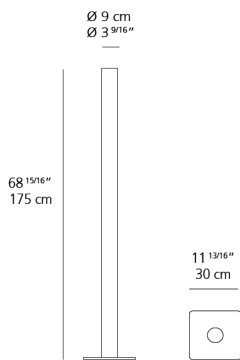

### Specifications

Delivered lumens	3564lm
Light output ratio	79.2lm/W
Power consumption	45W
Led type	38.9W C.O.B.*
CCT (Correlated Color Temperature)	3000K
CRI (Color Rendering Index)	>80
Life expectancy	50000Hrs
Control type	DIMMABLE (On Body)
Input Voltage	120V
Driver	TCl - 1 x DC-MAXIJOLLY-US-M

### Dimensions

### Packaging

2 Boxes

1 x 8-3/8" x 9-9/16" x 79-7/16" / 7.05 lbs - 21 cm x 24 cm x 201.5 cm / 3.2 kg

1 x 14-7/8" x 16" x 2-7/16" / 9.04 lbs - 37.5 cm x 40.5 cm x 6 cm / 4.1 kg

### Luminaire weight

11.47 lbs / 5.2 kg

Red = Max Cd. Through Vertical plane

Blue = Max Cd. Through Horizontal plane