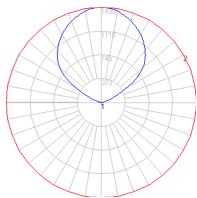

Luminaire weight

11.47 lbs / 5.2 kg