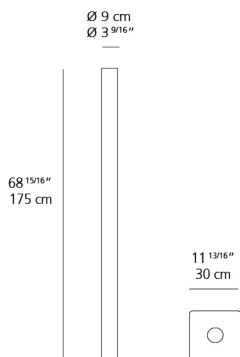

Delivered lumens	3564lm
Light output ratio	79.2lm/W
Power consumption	45W
Led type	38.9W C.O.B.*
CCT (Correlated Color Temperature)	3000K
CRI (Color Rendering Index)	>80
Life expectancy	50000Hrs
Control type	DIMMABLE (On Body)
Input Voltage	120V
Driver	TCl - 1 x DC-MAXIJOLLY-US-M

Colors & Finishes

Orange

Materials

- Base in painted steel
- Body in painted aluminum

Features & Accessories

Dimensions

Packaging

2 Boxes

1 x 8-3/8" x 9-9/16" x 79-7/16" / 7.05 lbs - 21 cm x 24 cm x 201.5 cm / 3.2 kg

1 x 14-7/8" x 16" x 2-7/16" / 9.04 lbs - 37.5 cm x 40.5 cm x 6 cm / 4.1 kg

Light distribution

Indirect

Luminaire weight

11.47 lbs / 5.2 kg

Red = Max Cd. Through Vertical plane

Blue = Max Cd. Through Horizontal plane

Warranty

5 year limited warranty,
Upon registration. Click here
to register your purchase.