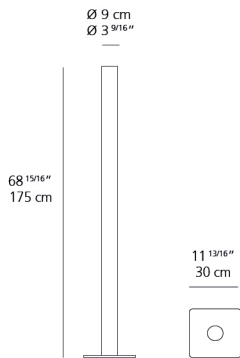

### Specifications

Delivered lumens	3332lm
Light output ratio	74.04lm/W
Power consumption	45W
Led type	38.9W C.O.B.*
CCT (Correlated Color Temperature)	2700K
CRI (Color Rendering Index)	>90
Life expectancy	50000Hrs
Control type	DIMMABLE (On Body)
Input Voltage	120V
Driver	TCl - 1 x DC-MAXIJOLLY-US-M

### Dimensions

### Packaging

2 Boxes

1 x 8-3/8" x 9-9/16" x 79-7/16" / 7.05 lbs - 21 cm x 24 cm x 201.5 cm / 3.2 kg

1 x 14-7/8" x 16" x 2-7/16" / 9.04 lbs - 37.5 cm x 40.5 cm x 6 cm / 4.1 kg

### Luminaire weight

11.47 lbs / 5.2 kg

Red = Max Cd. Through Vertical plane

Blue = Max Cd. Through Horizontal plane