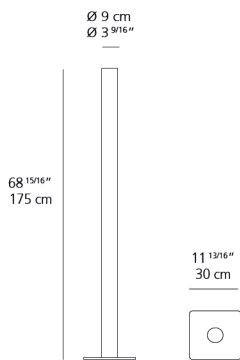

Delivered lumens	3332lm
Light output ratio	74.04lm/W
Power consumption	45W
Led type	38.9W C.O.B.*
CCT (Correlated Color Temperature)	2700K
CRI (Color Rendering Index)	>90
Life expectancy	50000Hrs
Control type	DIMMABLE (On Body)
Input Voltage	120V
Driver	TCl - 1 x DC-MAXIJOLLY-US-M

Colors & Finishes

Black

Materials

- Base in painted steel
- Body in painted aluminum

Features & Accessories

Dimensions

Packaging

2 Boxes

1 x 8-3/8" x 9-9/16" x 79-7/16" / 7.05 lbs - 21 cm x 24 cm x 201.5 cm / 3.2 kg

1 x 14-7/8" x 16" x 2-7/16" / 9.04 lbs - 37.5 cm x 40.5 cm x 6 cm / 4.1 kg

Light distribution

Indirect

Luminaire weight

11.47 lbs / 5.2 kg

Warranty

5 year limited warranty,
Upon registration. Click here
to register your purchase.

Red = Max Cd. Through Vertical plane

Blue = Max Cd. Through Horizontal plane