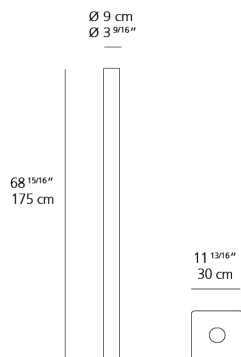

Delivered lumens	3332lm
Light output ratio	74.04lm/W
Power consumption	45W
Led type	38.9W C.O.B.*
CCT (Correlated Color Temperature)	2700K
CRI (Color Rendering Index)	>90
Life expectancy	50000Hrs
Control type	DIMMABLE (On Body)
Input Voltage	120V
Driver	TCl - 1 x DC-MAXIJOLLY-US-M

Colors & Finishes

 Yellow

Materials

- Base in painted steel
- Body in painted aluminum

Features & Accessories

Dimensions

Packaging

2 Boxes

1 x 8-3/8" x 9-9/16" x 79-7/16" / 7.05 lbs - 21 cm x 24 cm x 201.5 cm / 3.2 kg

1 x 14-7/8" x 16" x 2-7/16" / 9.04 lbs - 37.5 cm x 40.5 cm x 6 cm / 4.1 kg

Light distribution

Indirect

Luminaire weight

11.47 lbs / 5.2 kg

Red = Max Cd. Through Vertical plane

Blue = Max Cd. Through Horizontal plane

Warranty

5 year limited warranty,
Upon registration. Click here
to register your purchase.