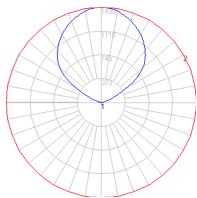

1 x 8-3/8" x 9-9/16" x 79-7/16" / 7.05 lbs - 21 cm x 24 cm x 201.5 cm / 3.2 kg

1 x 14-7/8" x 16" x 2-7/16" / 9.04 lbs - 37.5 cm x 40.5 cm x 6 cm / 4.1 kg

Light distribution

Indirect

Luminaire weight

11.47 lbs / 5.2 kg

Red = Max Cd. Through Vertical plane

Blue = Max Cd. Through Horizontal plane

Warranty

5 year limited warranty,
Upon registration. Click here
to register your purchase.