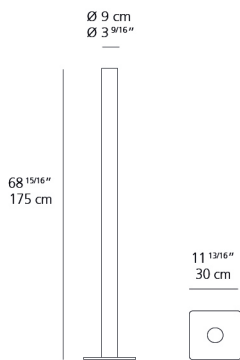

| | |
|------------------------------------|-----------------------------|
| Delivered lumens | 3332lm |
| Light output ratio | 74.04lm/W |
| Power consumption | 45W |
| Led type | 38.9W C.O.B.* |
| CCT (Correlated Color Temperature) | 2700K |
| CRI (Color Rendering Index) | >90 |
| Life expectancy | 50000Hrs |
| Control type | DIMMABLE (On Body) |
| Input Voltage | 120V |
| Driver | TCl - 1 x DC-MAXIJOLLY-US-M |

Colors & Finishes

Orange

Materials

- Base in painted steel
- Body in painted aluminum

Features & Accessories

Dimensions

Packaging

2 Boxes

1 x 8-3/8" x 9-9/16" x 79-7/16" / 7.05 lbs - 21 cm x 24 cm x 201.5 cm / 3.2 kg

1 x 14-7/8" x 16" x 2-7/16" / 9.04 lbs - 37.5 cm x 40.5 cm x 6 cm / 4.1 kg

Light distribution

Indirect

Luminaire weight

11.47 lbs / 5.2 kg

Warranty

5 year limited warranty,
Upon registration. Click here
to register your purchase.

Red = Max Cd. Through Vertical plane

Blue = Max Cd. Through Horizontal plane