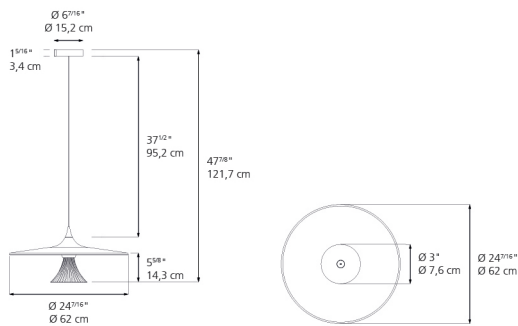

Dimensions

Packaging

1 Box

Light distribution

Diffused

Luminaire weight

0 lbs / 0 kg

Warranty