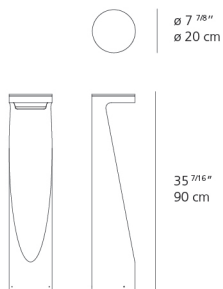

Dimensions

Packaging

1 Box

1 x 38-5/16" x 11-11/16" x 11-11/16" / 22.49 lbs - 97 cm x 29.4 cm x 29.4 cm / 10.2 kg

Light distribution

Red = Max Cd. Through Vertical plane
Blue = Max Cd. Through Horizontal plane