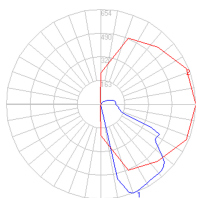

Delivered lumens	1188.88lm
Light output ratio	76.36lm/W
Power consumption	15.6W
Led type	14.9W C.O.B.*
CCT (Correlated Color Temperature)	3000K
CRI (Color Rendering Index)	>80
Life expectancy	N/A
Control type	On/Off
Input Voltage	120V
Driver	MEAN WELL - 1 x APC-16-350
BUG Rating	B0-U3-G1

Dimensions

Packaging

1 Box

1 x 38-5/16" x 11-11/16" x 11-11/16" / 22.49 lbs - 97 cm x 29.4 cm x 29.4 cm / 10.2 kg

Light distribution

Red = Max Cd. Through Vertical plane
Blue = Max Cd. Through Horizontal plane