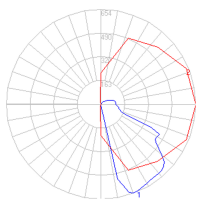

### Dimensions

### Light distribution

Red = Max Cd. Through Vertical plane  
Blue = Max Cd. Through Horizontal plane