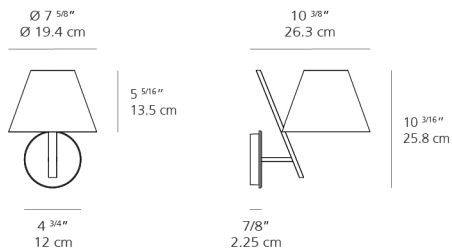

La Petite wall white

1752028A

SPECIFICATIONS

Design By

Quaglio Simonelli

Collection

Design

Specifications

Lamp type	LED-T (Non Integrated) ONLY
Lamp	max 4.5W LED E12/G16.5
Lamp Included	No
Control type	Dimmable 2-Wire
Input Voltage	120V
Power consumption	6W
Ballast	N/A

Colors & Finishes

White

Materials

- Lampshade in lightweight technopolymer closed by two diffusers
- Base and stem in painted aluminum
- Diffuser in polycarbonate

Features & Accessories

Dimensions

Packaging

1 Box

1 x 13-7/8" x 13-7/8" x 12-5/16" / 3.75 lbs - 35 cm x 35 cm x 31 cm / 1.7 kg

Light distribution

Direct/Indirect

Luminaire weight