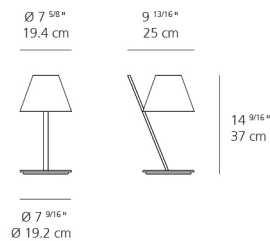

La Petite table White

1751028A

SPECIFICATIONS

Design By

Quaglio Simonelli

Collection

Design

Specifications

White

Materials

- Lampshade in lightweight technopolymer closed by two diffusers
- Base and stem in painted aluminum

Features & Accessories

Dimensions

Packaging

1 Box

1 x 11-11/16" x 11-11/16" x 17-5/8" / 4.2 lbs - 29.5 cm x 29.5 cm x 44.5 cm / 1.905 kg