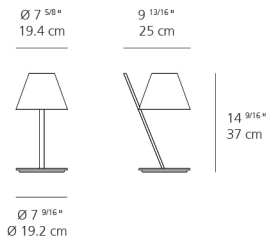

Lamp type	LED-T (Non Integrated) ONLY
Lamp	max 6W LED E12/G16.5
Lamp Included	No
Control type	On/Off (On Cord)
Input Voltage	120V
Power consumption	N/A
Ballast	N/A

Colors & Finishes

Black

Materials

- Lampshade in lightweight technopolymer closed by two diffusers
- Base and stem in painted aluminum

Features & Accessories

Dimensions

Packaging

1 Box

1 x 11-11/16" x 11-11/16" x 17-5/8" / 4.2 lbs - 29.5 cm x 29.5 cm x 44.5 cm / 1.905 kg

Light distribution

Direct/Indirect

Luminaire weight