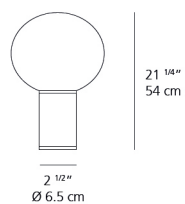

Dimensions

Packaging

2 Boxes

1 x 15" x 7-3/16" x 7-3/16" / 6.32 lbs - 38 cm x 18 cm x 18 cm / 2.865 kg

1 x 17" x 17" x 19-13/16" / 8.61 lbs - 43 cm x 43 cm x 50 cm / 3.905 kg

Light distribution

Diffused

Luminaire weight

10.61 lbs / 4.82 kg

Warranty

5 year Limited warranty,
Upon registration. Click here
to register your purchase.