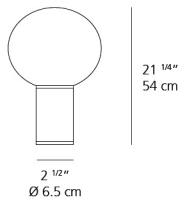

Dimensions

Packaging

2 Boxes

1 x 15" x 7-3/16" x 7-3/16" / 6.32 lbs - 38 cm x 18 cm x 18 cm / 2.865 kg

1 x 17" x 17" x 19-13/16" / 8.61 lbs - 43 cm x 43 cm x 50 cm / 3.905 kg

Light distribution

Diffused

Luminaire weight

10.61 lbs / 4.82 kg

Warranty

5 year Limited warranty,
Upon registration. Click [here](#)
to register your purchase.