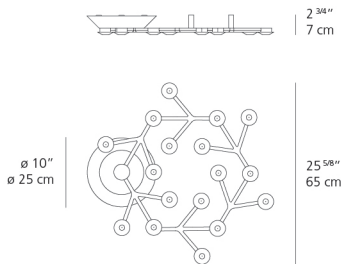

Delivered lumens	1883lm
Light output ratio	62.77lm/W
Power consumption	30W
Led type	28W C.O.B.*
CCT (Correlated Color Temperature)	3000K
CRI (Color Rendering Index)	>80
Life expectancy	50000Hrs
Control type	Dimmable 0-10V
Input Voltage	120-277V
Driver	ROAL - 1 x RSLD035-16

Dimensions

Packaging

1 Box

1 x 29-5/8" x 29-5/8" x 4-13/16" / 11.9 lbs - 75 cm x 75 cm x 12 cm / 5.4 kg

Light distribution

Direct

Luminaire weight

4.74 lbs / 2.15 kg