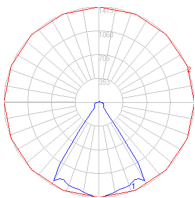

Delivered lumens	1883lm
Light output ratio	62.77lm/W
Power consumption	30W
Led type	28W C.O.B.*
CCT (Correlated Color Temperature)	3000K
CRI (Color Rendering Index)	>80
Life expectancy	50000Hrs
Control type	Dimmable 0-10V
Input Voltage	120-277V
Driver	ROAL - 1 x RSLD035-16

Dimensions

Packaging

1 Box

1 x 29-5/8" x 29-5/8" x 4-13/16" / 11.9 lbs - 75 cm x 75 cm x 12 cm / 5.4 kg

Light distribution

Direct

Luminaire weight

4.74 lbs / 2.15 kg

Warranty

5 year limited warranty,
Upon registration. Click here
to register your purchase.

Red = Max Cd. Through Vertical plane

Blue = Max Cd. Through Horizontal plane