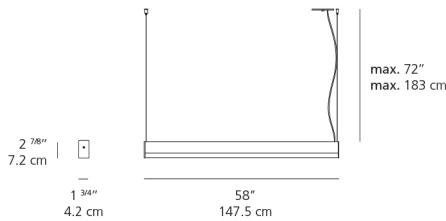

Features & Accessories

- Adjustable cables
- Junction box can be centered on cable or mounted independently

Dimensions

Packaging

1 Box

1 x 61-13/16" x 6-1/16" x 3-9/16" / 7.78 lbs - 156.85 cm x 15.24 cm x 8.89 cm / 3.53 kg