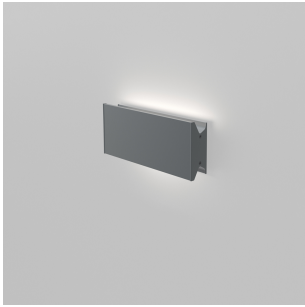

# Lineafat 12 mono wall/ceiling 2-wire dimming

## SPECIFICATIONS

RDLF1D93006AN