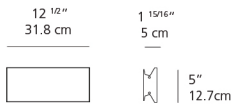

**Reverse or forward phase (120v only)

Colors & Finishes

White

Materials

- Body in extruded aluminum
- End caps in aluminum

Features & Accessories

- Extrusion covers junction box dimension

Dimensions

Packaging

1 Box

1 x 16-9/16" x 8-1/16" x 5-1/16" / 4.21 lbs - 41.91 cm x 20.32 cm x 12.7 cm / 1.91 kg

Light distribution

Direct

Luminaire weight

3.2 lbs / 1.45 kg

Warranty