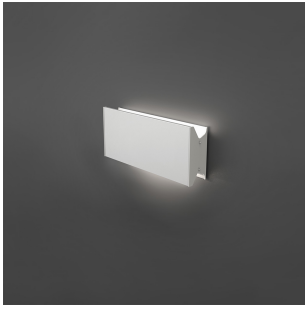

Lineafat 12 mono wall/ceiling 2-wire dimming

SPECIFICATIONS

RDLF1D93006W

Design By

NA Design

Collection

Design

Specifications

Delivered lumens	437lm
Light output ratio	44.6lm/W
Power consumption	9.8W
Led type	8.5W Array*
CCT (Correlated Color Temperature)	3000K
CRI (Color Rendering Index)	>90
Life expectancy	50000Hrs
Control type	Dimmable 2-Wire**
Input Voltage	120-277V
Driver	HATCH - 1 x XTC16-0350P-UNV-I

**Reverse or forward phase (120v only)

Colors & Finishes

White

Materials

- Body in extruded aluminum
- End caps in aluminum

Features & Accessories

- Extrusion covers junction box dimension

Dimensions